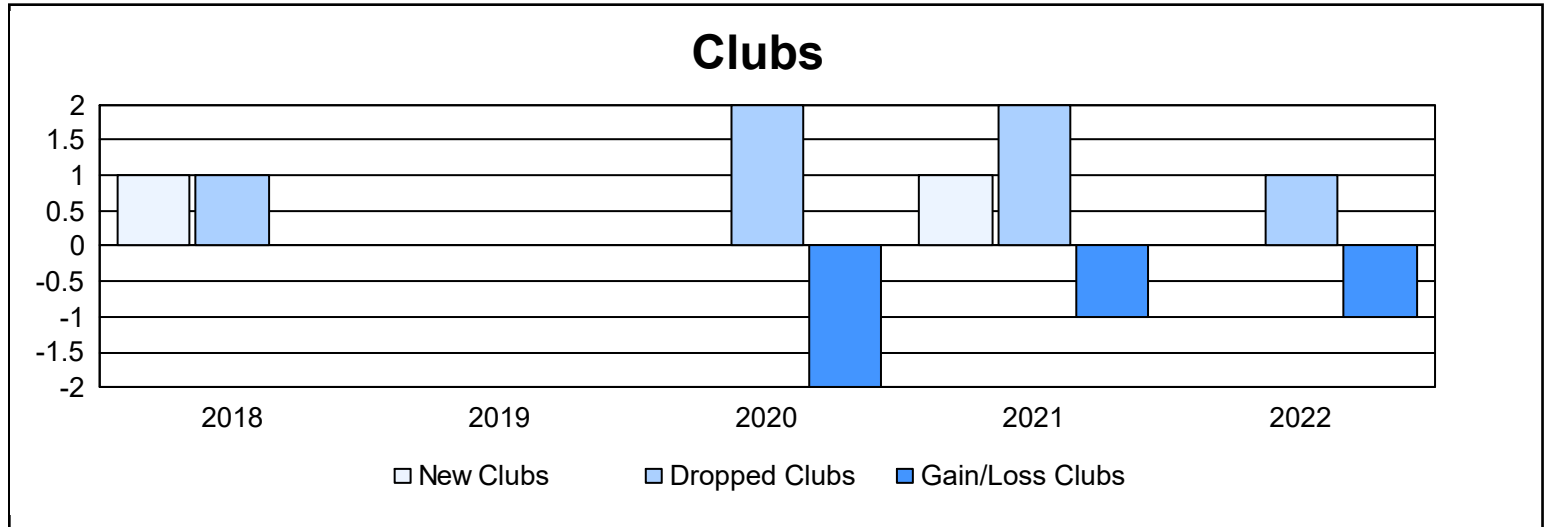

Year	New Clubs	Dropped Clubs	Gain/ Loss Clubs	New Members	Charter Members	Reinstate Members	Transfer Members	Total Member Added	Total Members Dropped	Gain/ Loss Members
2017-2018	1	1	0	94	20	4	3	121	135	-14
2018-2019	0	0	0	79	1	2	1	83	85	-2
2019-2020	0	2	-2	68	2	2	4	76	85	-9
2020-2021	1	2	-1	45	25	3	2	75	156	-81
2021-2022	0	1	-1	72	1	7	2	82	120	-38
<b>Average</b>	<b>0</b>	<b>1</b>	<b>-1</b>	<b>72</b>	<b>10</b>	<b>4</b>	<b>2</b>	<b>87</b>	<b>116</b>	<b>-29</b>

### Membership Composition June 2022 Cumulative