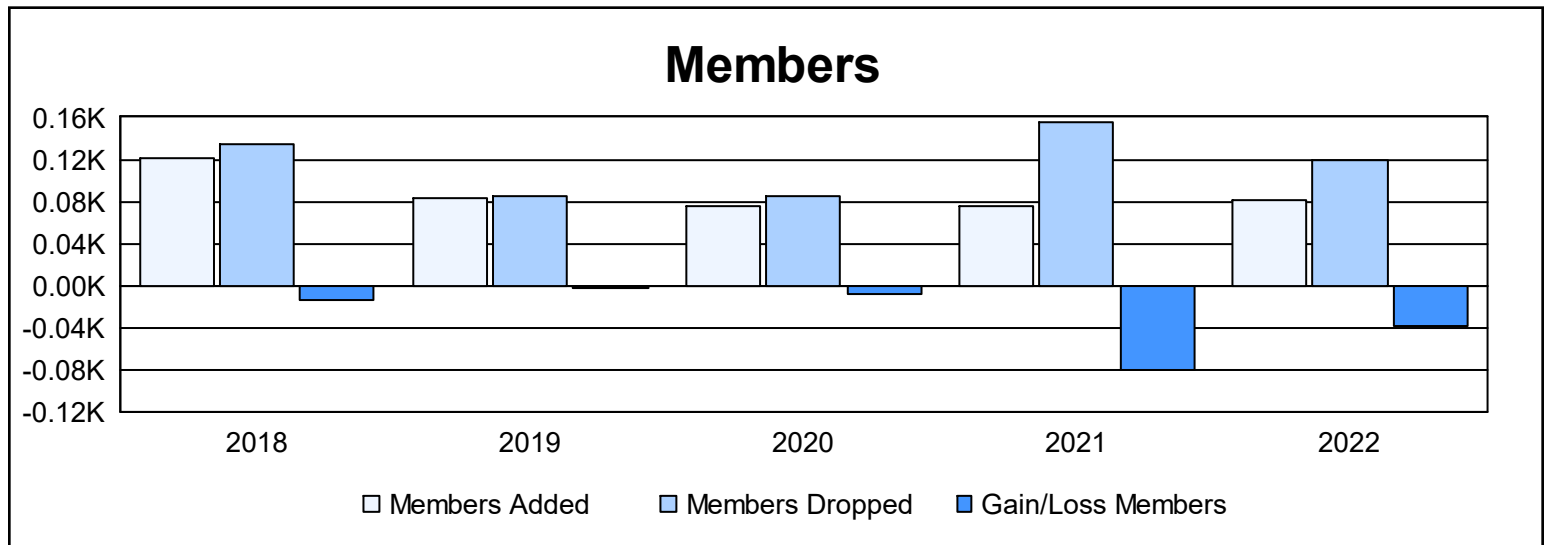

Year	New Clubs	Dropped Clubs	Gain/ Loss Clubs	New Members	Charter Members	Reinstate Members	Transfer Members	Total Member Added	Total Members Dropped	Gain/ Loss Members
2017-2018	1	1	0	94	20	4	3	121	135	-14
2018-2019	0	0	0	79	1	2	1	83	85	-2
2019-2020	0	2	-2	68	2	2	4	76	85	-9
2020-2021	1	2	-1	45	25	3	2	75	156	-81
2021-2022	0	1	-1	72	1	7	2	82	120	-38
<b>Average</b>	<b>0</b>	<b>1</b>	<b>-1</b>	<b>72</b>	<b>10</b>	<b>4</b>	<b>2</b>	<b>87</b>	<b>116</b>	<b>-29</b>

### Membership Composition June 2022 Cumulative