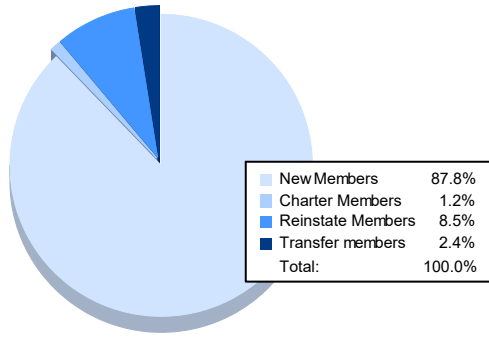

Year	New Clubs	Dropped Clubs	Gain/ Loss Clubs	New Members	Charter Members	Reinstate Members	Transfer Members	Total Member Added	Total Members Dropped	Gain/ Loss Members
2017-2018	1	1	0	94	20	4	3	121	135	-14
2018-2019	0	0	0	79	1	2	1	83	85	-2
2019-2020	0	2	-2	68	2	2	4	76	85	-9
2020-2021	1	2	-1	45	25	3	2	75	156	-81
2021-2022	0	1	-1	72	1	7	2	82	120	-38
<b>Average</b>	<b>0</b>	<b>1</b>	<b>-1</b>	<b>72</b>	<b>10</b>	<b>4</b>	<b>2</b>	<b>87</b>	<b>116</b>	<b>-29</b>

### Membership Composition June 2022 Cumulative